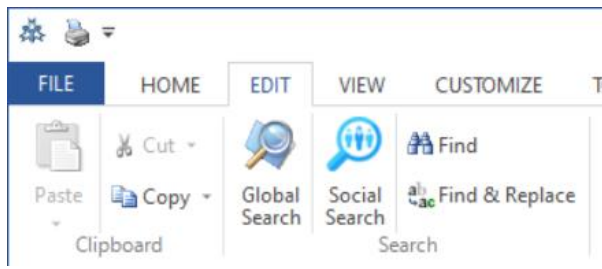

A NEW TOOLBAR BUTTON HAS BEEN ADDED TO LAUNCH A SOCIAL SEARCH