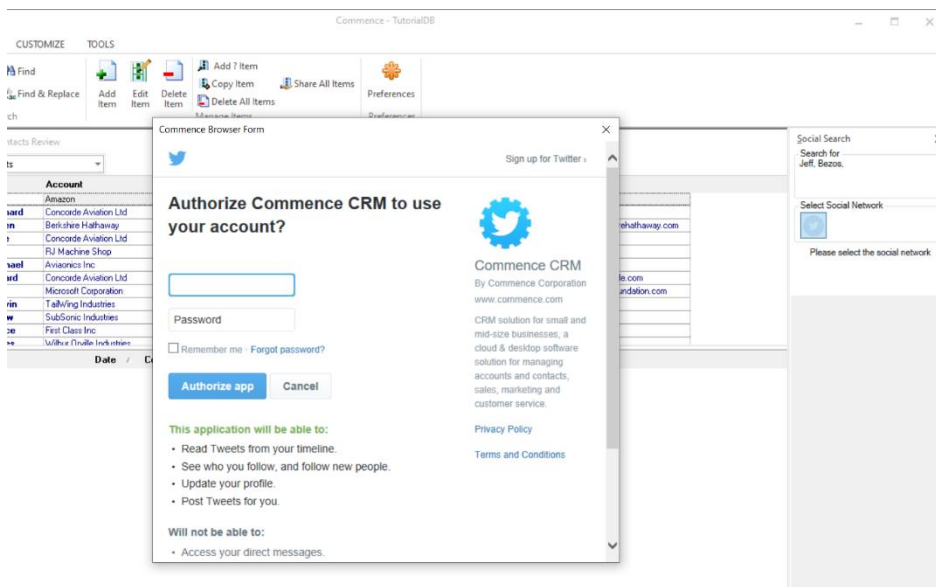

ENABLE SOCIAL SEARCH