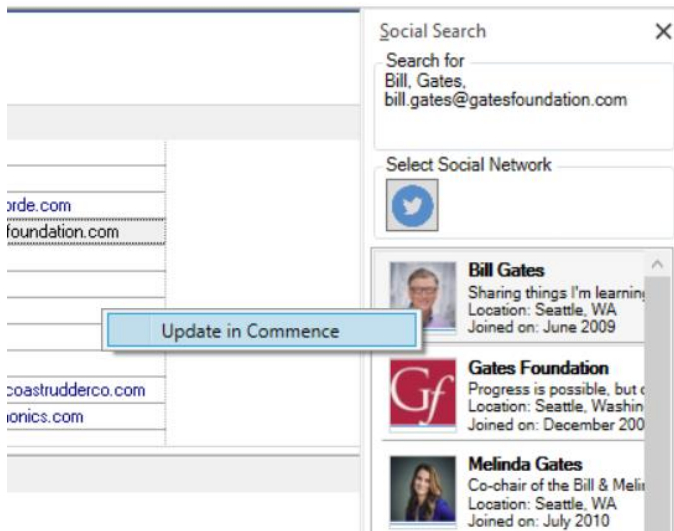

A NEW TOOLBAR BUTTON HAS BEEN ADDED TO LAUNCH A SOCIAL SEARCH

ENABLE SOCIAL SEARCH